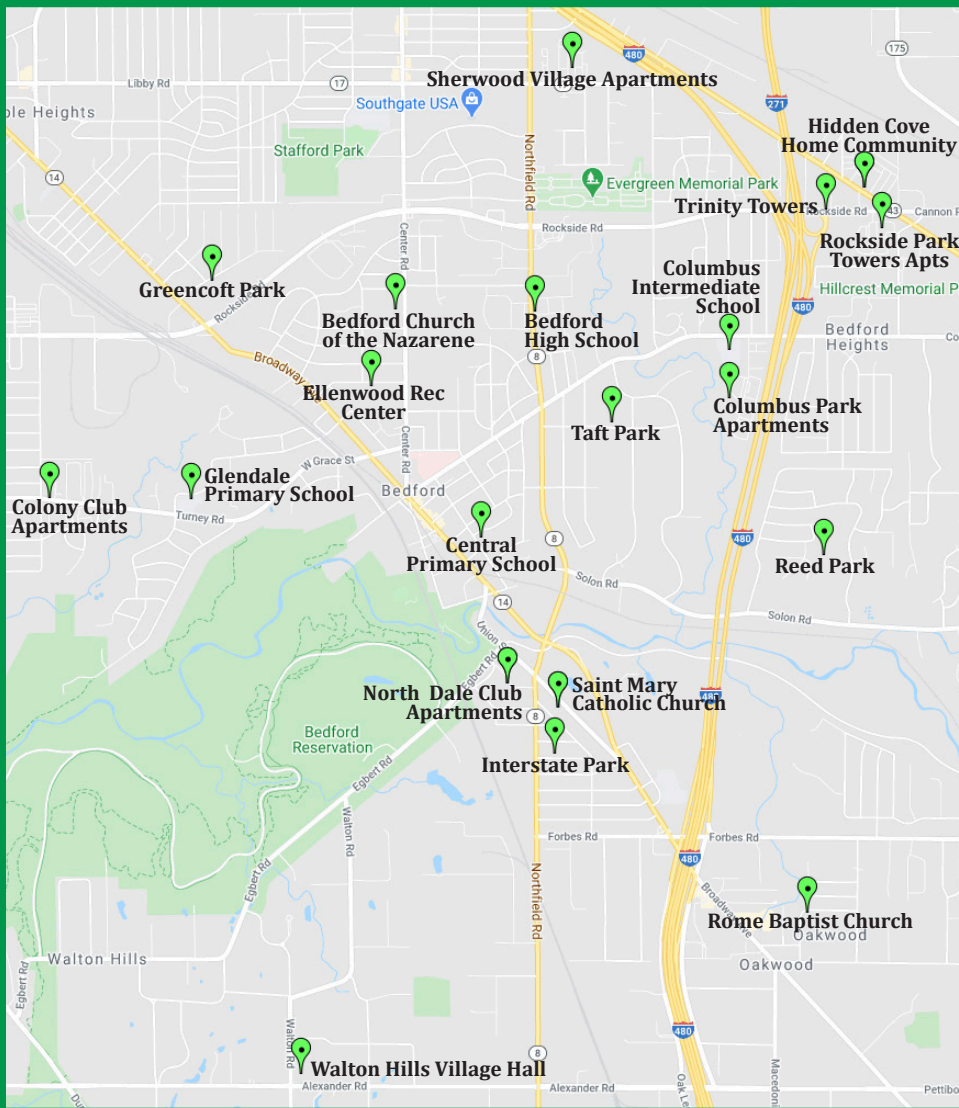

REMOTE LOCATIONS/TIMES

BEDFORD

Bedford High School

481 Northfield Road | 11am-1pm ; 4-6pm

Greencroft Park

74 Greencroft Road | 11-11:10am

North Dale Club Apartments

225 Dalepark Drive | 11-11:10am

Bedford Church of the Nazarene

365 Center Road | 11:20-11:30am

Saint Mary Roman Catholic Church Parking Lot

340 Union Street | 11:20-11:30am

Ellenwood Rec Center

124 Ellenwood Avenue | 11:40-11:50am

Interstate Park

Charles Street | 11:40-11:50am

Glendale Primary School - Bus Circle

400 West Glendale Street | 12-12:10pm

Colony Club Apartments Rear Parking Lot

651 Turney Road | 12:20-12:30pm

Central Primary School - Bus Circle

799 Washington Street | 12:40-12:50pm

Taft Park

703 Taft Avenue | 1-1:10pm

BEDFORD HEIGHTS

Trinity Towers - By The Pool

25000 Rockside Road | 11-11:10am

Rockside Park Towers Apartments Parking Lot in Front of Building C

25400 Rockside Road | 11:20-11:30am

Hidden Cove Home Community Front Parking Lot

25021 Aurora Road | 11:40-11:50am

Sherwood Village Apartments Parking Lot

22155 Libby Road | 12-12:10pm

Columbus Intermediate School

23600 Columbus Road | 12:20-12:30pm

Columbus Park Apartments By The Playground

6000 Bear Creek Drive | 12:40-12:50pm

Reed Park Parking Lot

Eldridge Rd | 12:40-12:50pm

OAKWOOD VILLAGE

Rome Baptist Church

24571 Booker Avenue | 12-12:10pm

WALTON HILLS

Walton Hills Village Hall - Parking Lot

7595 Walton Road | 12:20-12:30pm